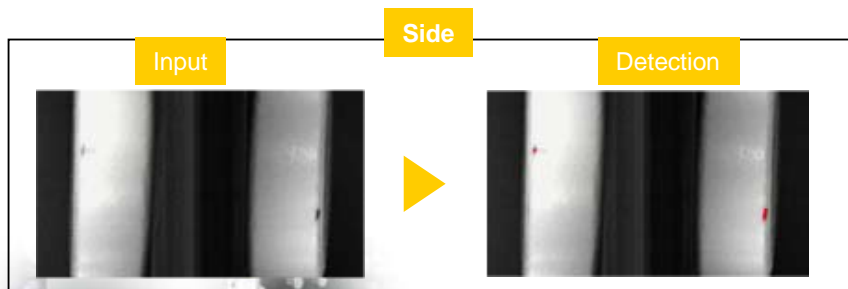

# High accuracy for top/back/side inspection

- Unique technique for individual capturing system for top/back and side inspection
- Entire surface inspection without dead angle

Color line sensor

Index

Next

# Newly developed optical system A.I.I.

Automatic tablet inspection machine  
TIE-9000 series

- Single camera for top/bottom & side inspection in individual stage
- High accuracy on edge inspection

Index