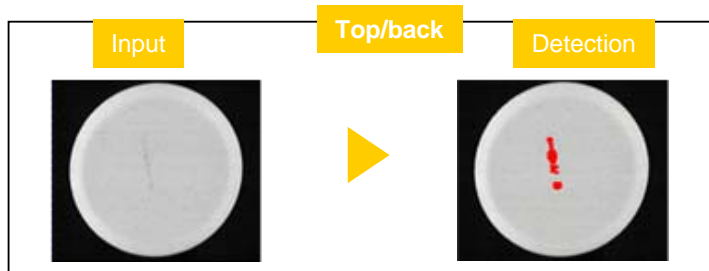

# High accuracy for top/back/side inspection

- Unique technique for individual capturing system for top/back and side inspection
- Entire surface inspection without dead angle

Color line sensor

Index

Next

# Newly developed optical system A.I.I.

Automatic tablet inspection machine  
TIE-9000 series

- Single camera for top/bottom & side inspection in individual stage
- High accuracy on edge inspection

Index