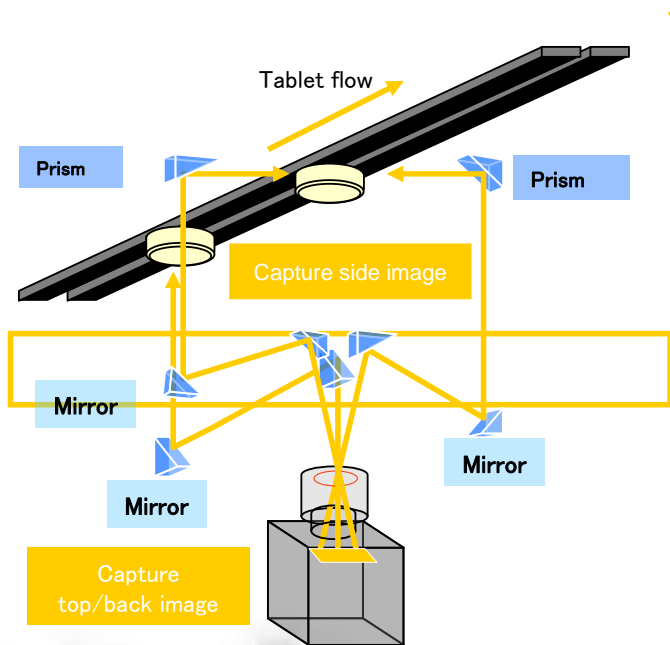

# Index

Automatic tablet inspection machine  
TIE-9000 series

- ▶ New optical system A.I.I Patent pending
- ▶ High quality color line sensor
- ▶ Additional camera/lighting for split line/emboss/chipping inspection
- ▶ High luminance and long life LED
- ▶ Horizontal transfer for stable handling
- ▶ Highest output : 500,000 to 600,000 tablets/h (TIE-9500 model)
- ▶ Compact design
- ▶ Easy changeover & cleaning
- ▶ Touch screen operation

# High accuracy for top/back/side inspection

- Unique technique for individual capturing system for top/back and side inspection
- Entire surface inspection without dead angle

Color line sensor

Index

Next

# Newly developed optical system A.I.I.

Automatic tablet inspection machine  
TIE-9000 series

- Single camera for top/bottom & side inspection in individual stage
- High accuracy on edge inspection

Index