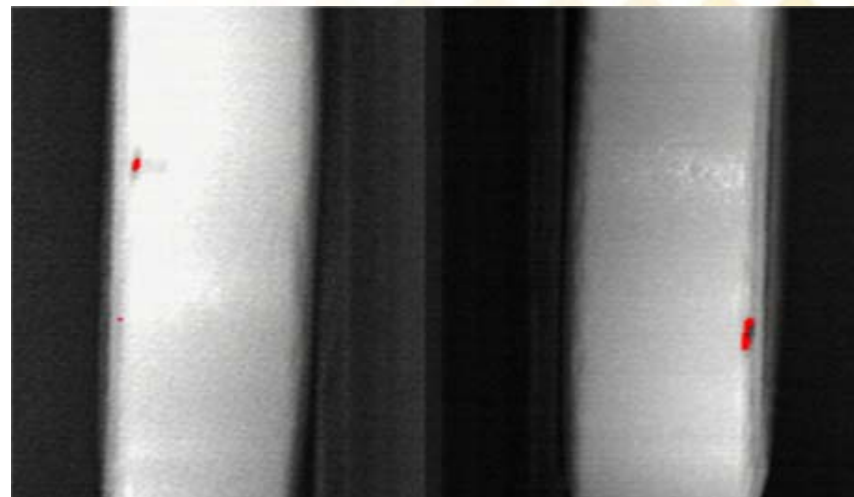

High accuracy on edge inspection

Automatic tablet inspection machine
TIE-9000 series

Edge inspection from angle