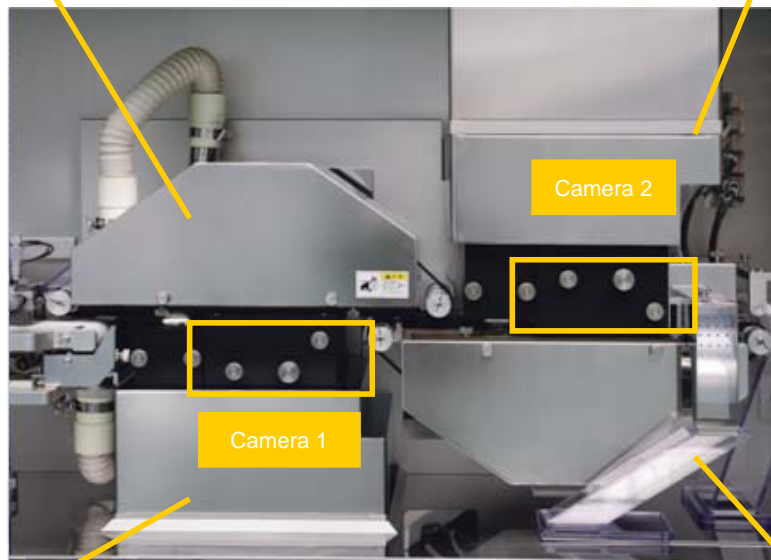

# Index

Automatic tablet inspection machine  
TIE-9000 series

- ▶ New optical system A.I.I Patent pending
- ▶ High quality color line sensor
- ▶ Additional camera/lighting for split line/emboss/chipping inspection
- ▶ High luminance and long life LED
- ▶ Horizontal transfer for stable handling
- ▶ Highest output : 500,000 to 600,000 tablets/h (TIE-9500 model)
- ▶ Compact design
- ▶ Easy changeover & cleaning
- ▶ Touch screen operation

# High accuracy for top/back/side inspection

- Unique technique for individual capturing system for top/back and side inspection
- Entire surface inspection without dead angle

Color line sensor

Index

Next

# Newly developed optical system A.I.I.

Automatic tablet inspection machine  
TIE-9000 series

- Single camera for top/bottom & side inspection in individual stage
- High accuracy on edge inspection

Index