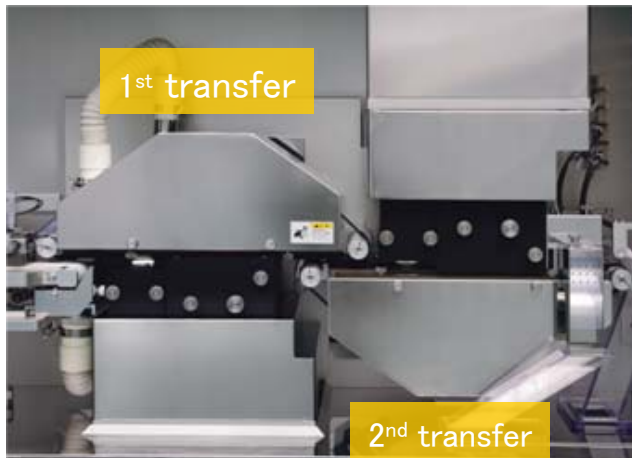

Higher output & reliable operation

Automatic tablet inspection machine
TIE-9000 series

- Non-stop operation due to stable horizontal transfer
- 50m/min. speed transfer for higher output

Single line