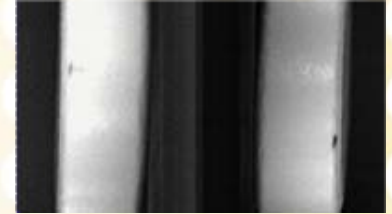

NO DEAD ANGLE technique for side inspection

Ikegami
TIE-9000

Automatic tablet inspection machine
TIE-9000 series

All circumference inspection

Side