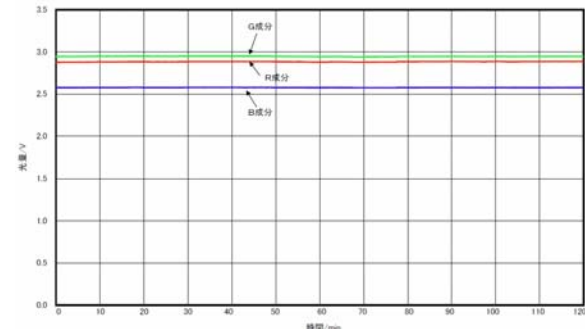

LED luminance stability