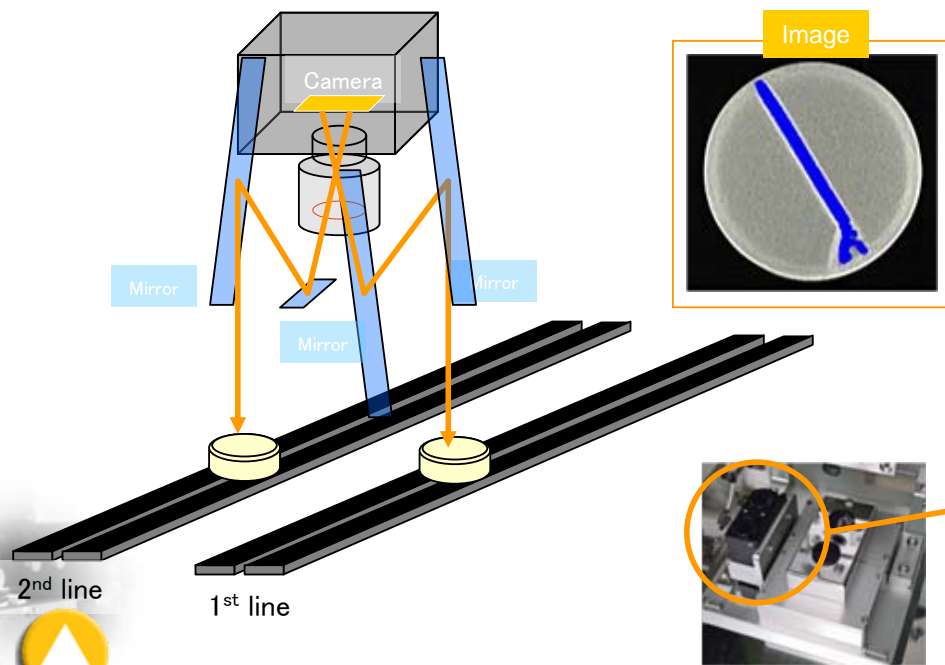

# High accuracy on edge inspection

Automatic tablet inspection machine  
TIE-9000 series

Edge inspection from angle

Index

Next

Ikegami

## Camera/lighting for split line/emboss/chipping

- High accuracy for split line/emboss/chipping inspection
- LED lighting
- Single camera for 2 lines (TIE-9500)

Index

Next