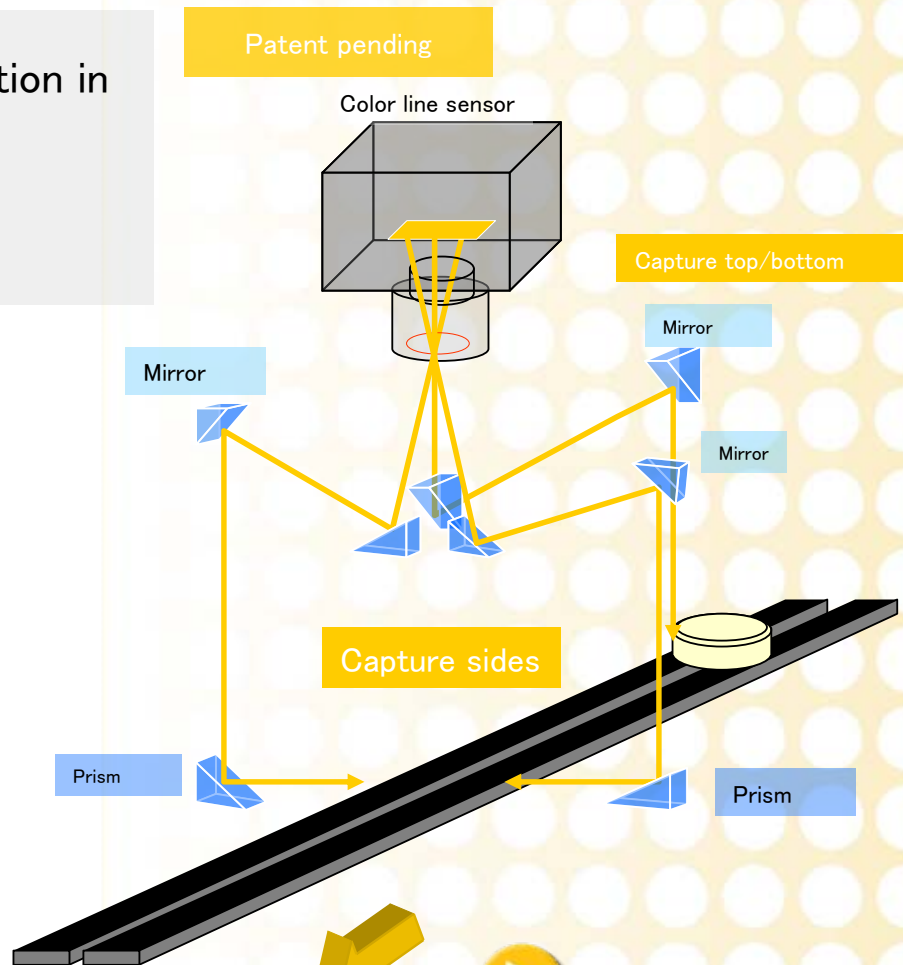

# Index

Automatic tablet inspection machine  
TIE-9000 series

- ▶ New optical system A.I.I Patent pending
- ▶ High quality color line sensor
- ▶ Additional camera/lighting for split line/emboss/chipping inspection
- ▶ High luminance and long life LED
- ▶ Horizontal transfer for stable handling
- ▶ Highest output : 500,000 to 600,000 tablets/h (TIE-9500 model)
- ▶ Compact design
- ▶ Easy changeover & cleaning
- ▶ Touch screen operation

# High accuracy for top/back/side inspection

- Unique technique for individual capturing system for top/back and side inspection
- Entire surface inspection without dead angle

Color line sensor

Index

Next

# Newly developed optical system A.I.I.

Automatic tablet inspection machine  
TIE-9000 series

- Single camera for top/bottom & side inspection in individual stage
- High accuracy on edge inspection

Index