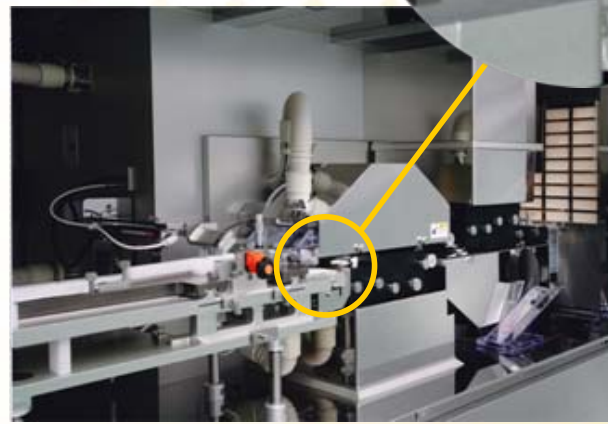

High quality LED lighting

Automatic tablet inspection machine
TIE-9000 series

- Long life time : 10 to 15 years <8h per day>
- Low electricity consumption & Maintenance Free
- High & stable luminance for accuracy inspection

LED luminance stability

Index

Next

Ikegami