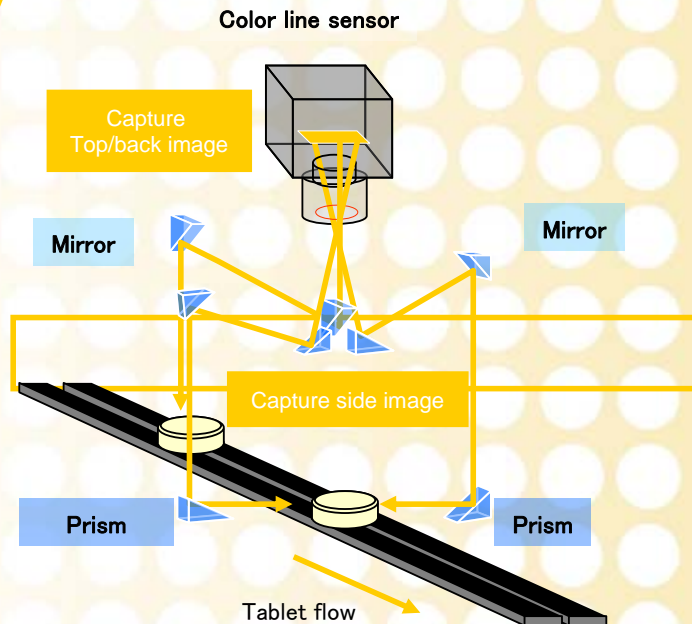

# Index

Automatic tablet inspection machine  
TIE-9000 series

- ▶ New optical system A.I.I Patent pending
- ▶ High quality color line sensor
- ▶ Additional camera/lighting for split line/emboss/chipping inspection
- ▶ High luminance and long life LED
- ▶ Horizontal transfer for stable handling
- ▶ Highest output : 500,000 to 600,000 tablets/h (TIE-9500 model)
- ▶ Compact design
- ▶ Easy changeover & cleaning
- ▶ Touch screen operation

# High accuracy for top/back/side inspection

- Unique technique for individual capturing system for top/back and side inspection
- Entire surface inspection without dead angle

Color line sensor

Index

Next

# Newly developed optical system A.I.I.

Automatic tablet inspection machine  
TIE-9000 series

- Single camera for top/bottom & side inspection in individual stage
- High accuracy on edge inspection

Index