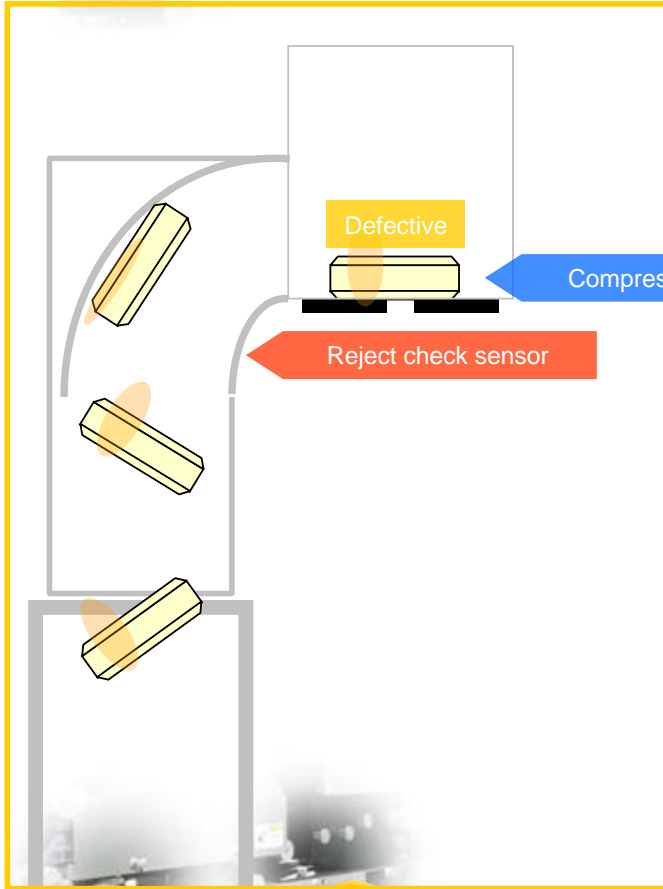

Defective tablet Rejection

Automatic tablet inspection machine
TIE-9000 series

Index

Next