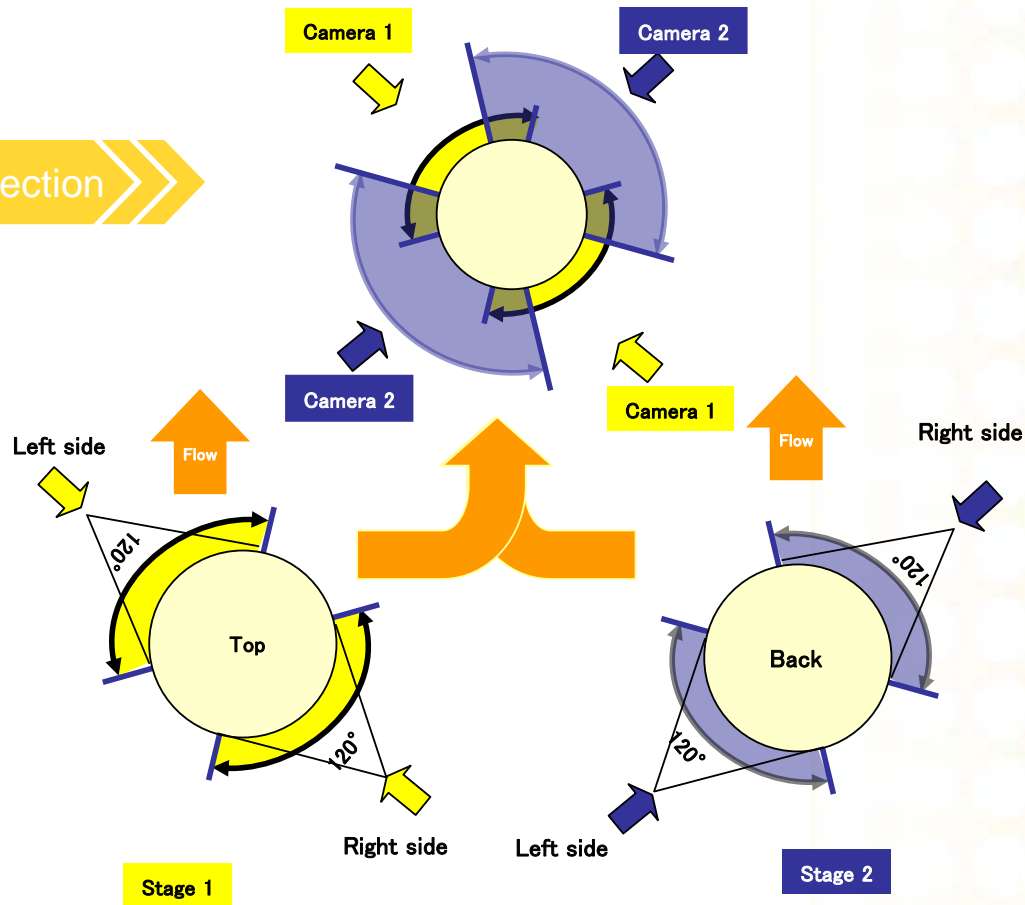

# High accuracy for top/back/side inspection

- Unique technique for individual capturing system for top/back and side inspection
- Entire surface inspection without dead angle

Color line sensor

Index

Next

# NO DEAD ANGLE technique for side inspection

Ikegami  
TIE-9000

Automatic tablet inspection machine  
TIE-9000 series

All circumference inspection

Side

Top/Bottom

Index

Next