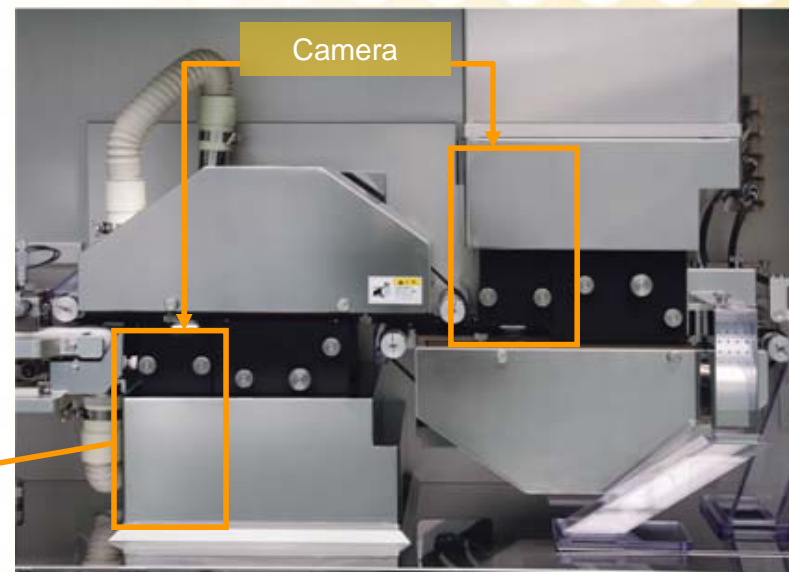

# High accuracy on edge inspection

Automatic tablet inspection machine  
TIE-9000 series

Edge inspection from angle

Index

Next

Ikegami

## Camera/lighting for split line/emboss/chipping

- High accuracy for split line/emboss/chipping inspection
- LED lighting
- Single camera for 2 lines (TIE-9500)

Index

Next