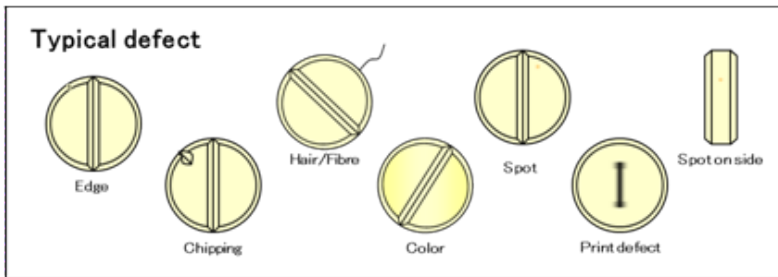

High quality camera

Automatic tablet inspection machine
TIE-9000 series

- Capture best quality image for inspection
- 50 μ m detection accuracy
- No manual adjustment of camera & lighting for changeover

Application	Plain, Film coated, Sugar coated tablet, Oblong (Split line·Emboss·Print)
Size	[Round] ϕ 5mm~12mm [Oblong] L MAX21mm Thickness : 2~8mm * Other size may be applicable with option.