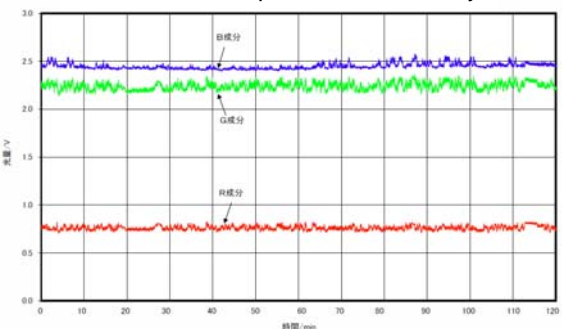

Metal halide lamp luminance stability