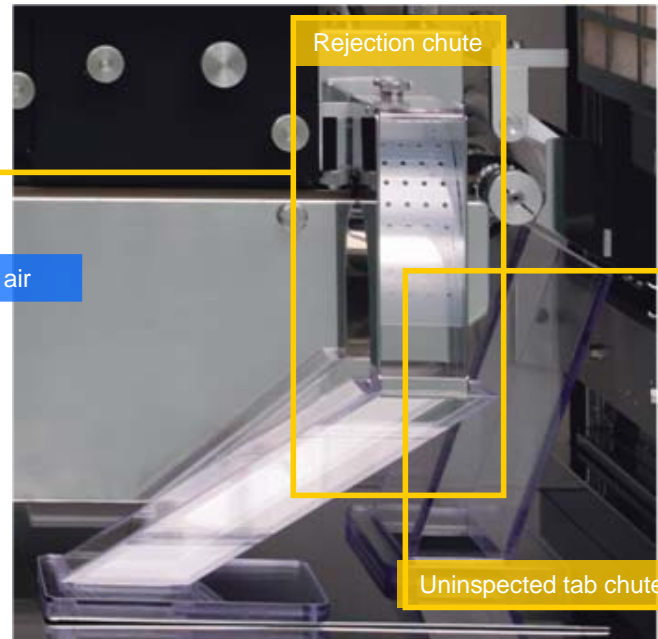

Defective tablet Rejection

Automatic tablet inspection machine
TIE-9000 series

Index

Next