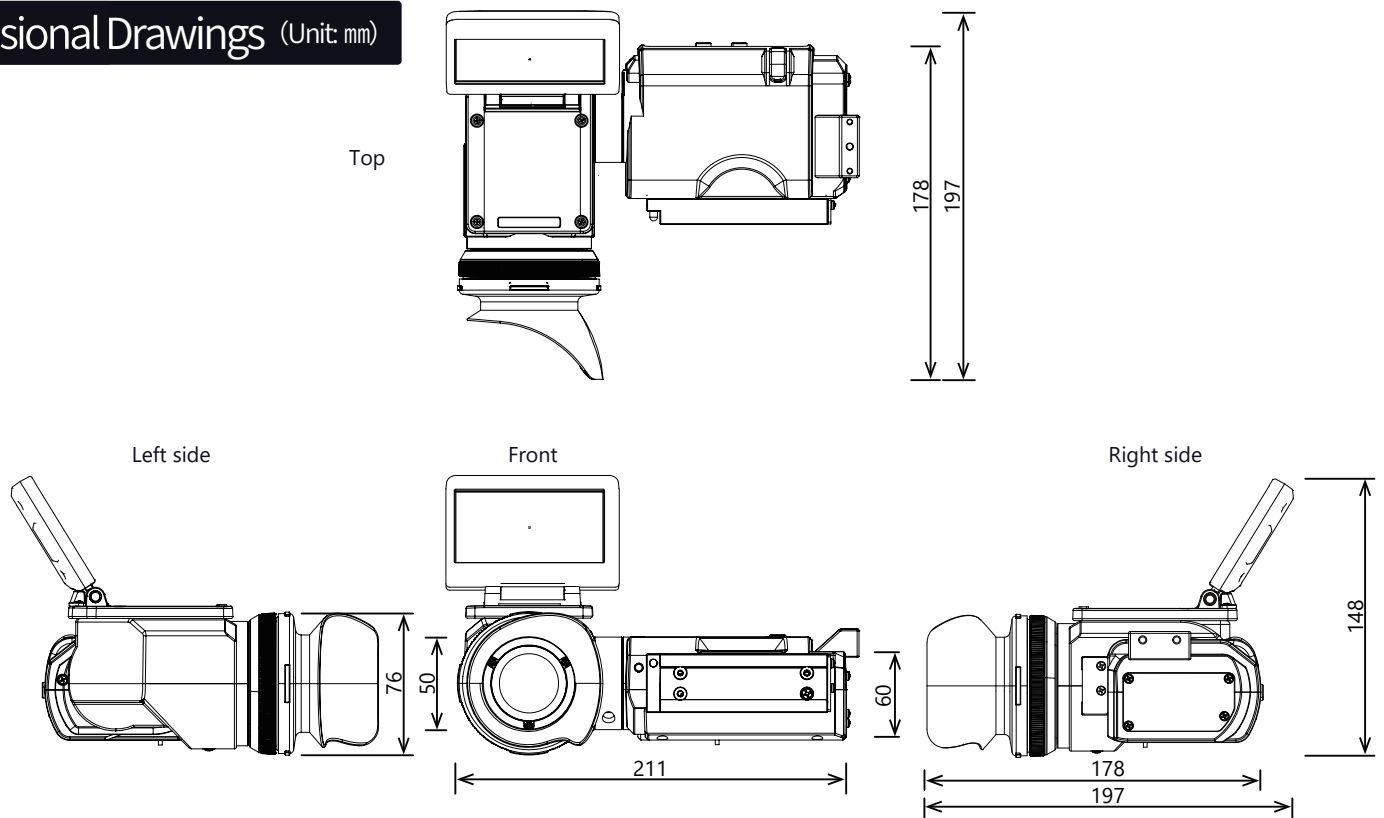

## Dimensional Drawings (Unit: mm)

## Main specifications

Eyepiece	Panel inch	0.7-inch OLED
	Screen size	16(H) x 9(V) mm
	Aspect ratio	16:9
	Resolution	1920(H) x 1080(V)
	Brightness	200 cd/m <sup>2</sup>
	Color reproduction	16.7M colors
Flip display	Panel inch	3.5-inch TFT LCD
	Screen size	80(H) x 45(V) mm
	Aspect ratio	16:9
	Resolution	1920(H) x 1080(V)
	Brightness	450 cd/m <sup>2</sup>
	Angle of view	170°(H), 170°(V)
Input	Camera input	1x Digital I/F (UNICAM XE exclusive)
	3G/HD-SDI input	BNC x1
Specifications	Dimensions (excluding protrusions)	W211 x H148 x D197 mm
	Operating temperature / humidity	Operating: -20°C to +45°C, 30% to 85% RH (non-condensing)
	Storage temperature / humidity	Storage: -20°C to +60°C, 0% to 90% RH (non-condensing)